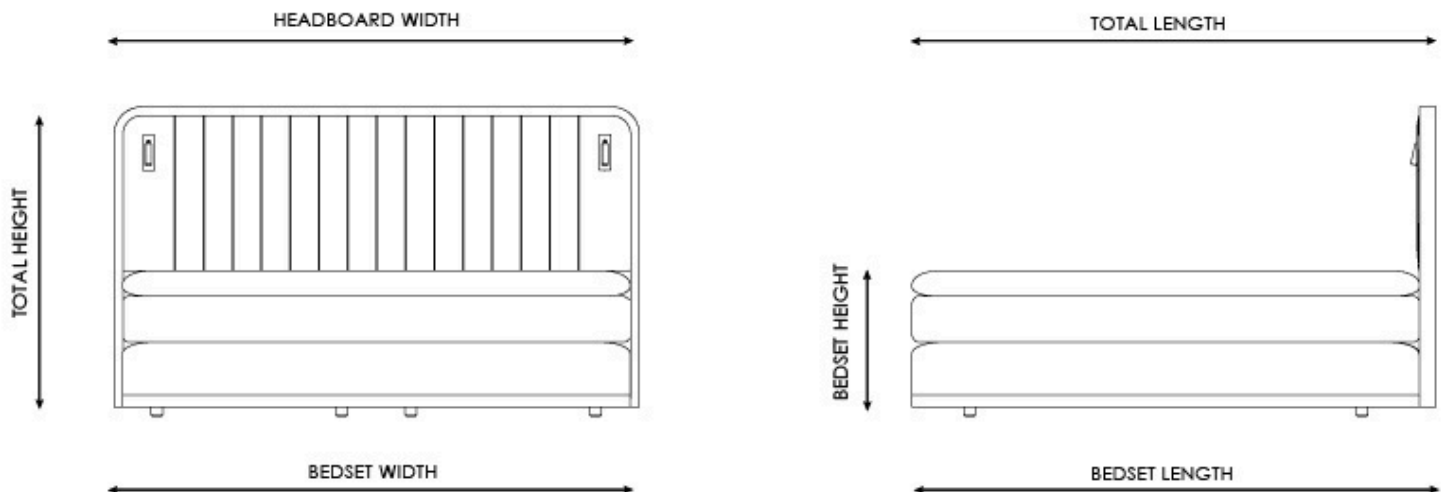

SAVOIR

LUNA

A superyacht-inspired design with refined detailing.

Upholstered in de Le Cuona - Pure 2 in Dawn Breeze (PURII01)
Bespoke veneered wooden headboard trim in Walnut Burr
No.2 Bed Set

SAVOIR

LUNA

UK (cm)

SIZE	HEADBOARD WIDTH	BEDSET WIDTH	BEDSET LENGTH	TOTAL LENGTH	BEDSET DEPTH	LEG HEIGHT	TOTAL HEIGHT
SUPER KING	187.6cm	180cm	200cm	227cm	54cm	9cm	134cm

US (inches)

SIZE	HEADBOARD WIDTH	BEDSET WIDTH	BEDSET LENGTH	TOTAL LENGTH	BEDSET DEPTH	LEG HEIGHT	TOTAL HEIGHT
KING	79"	76"	80"	82 ½ "	21"	3 ½ "	53"