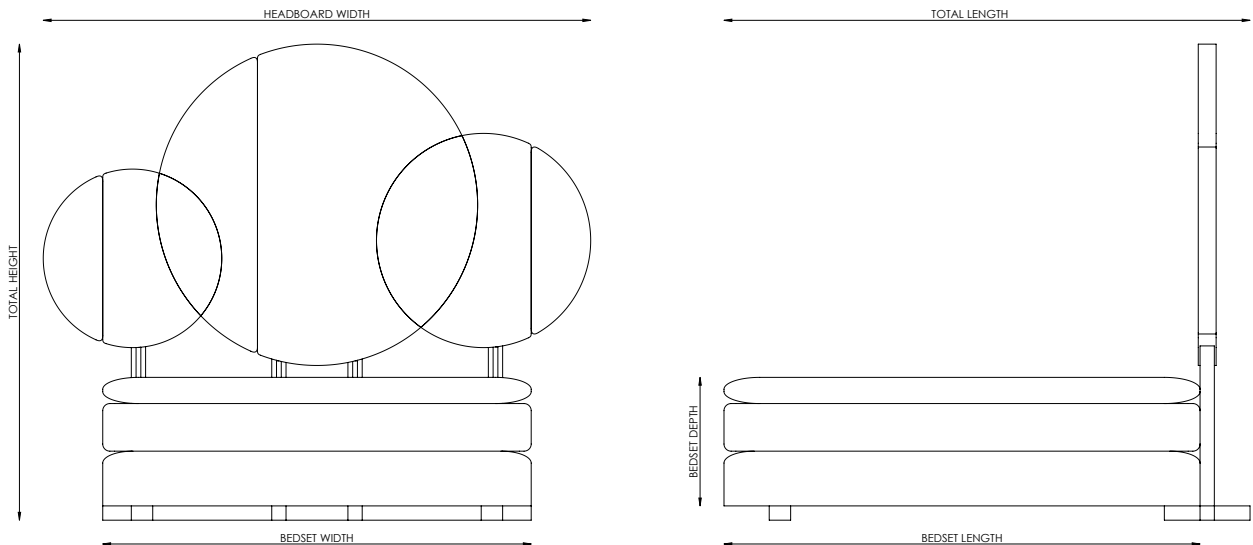

For further information, please view our showrooms page for contact details or alternatively, email info@savoirbeds.co.uk