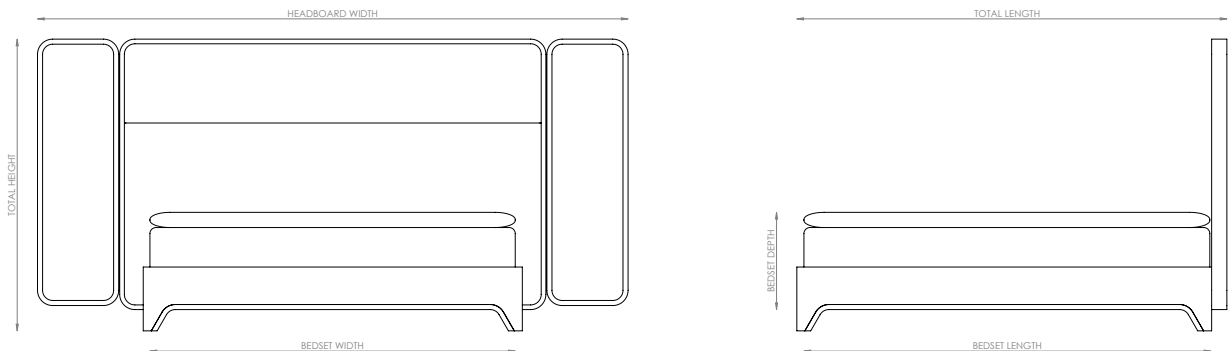

For further information, please view our showrooms page for contact details or alternatively, email info@savoirbeds.co.uk