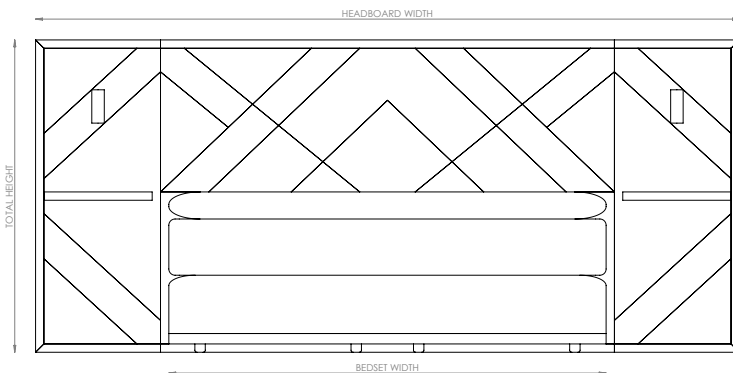

For further information, please view our showrooms page for contact details or alternatively, email info@savoairbeds.co.uk