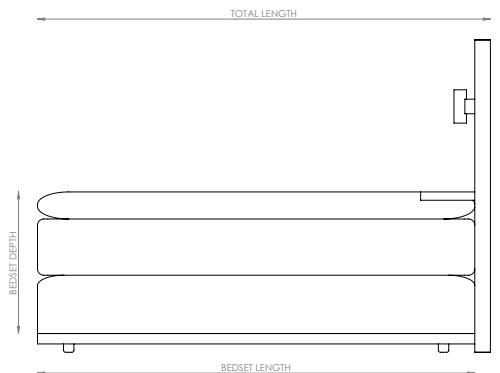

For further information, please view our showrooms page for contact details or alternatively, email info@savoairbeds.co.uk