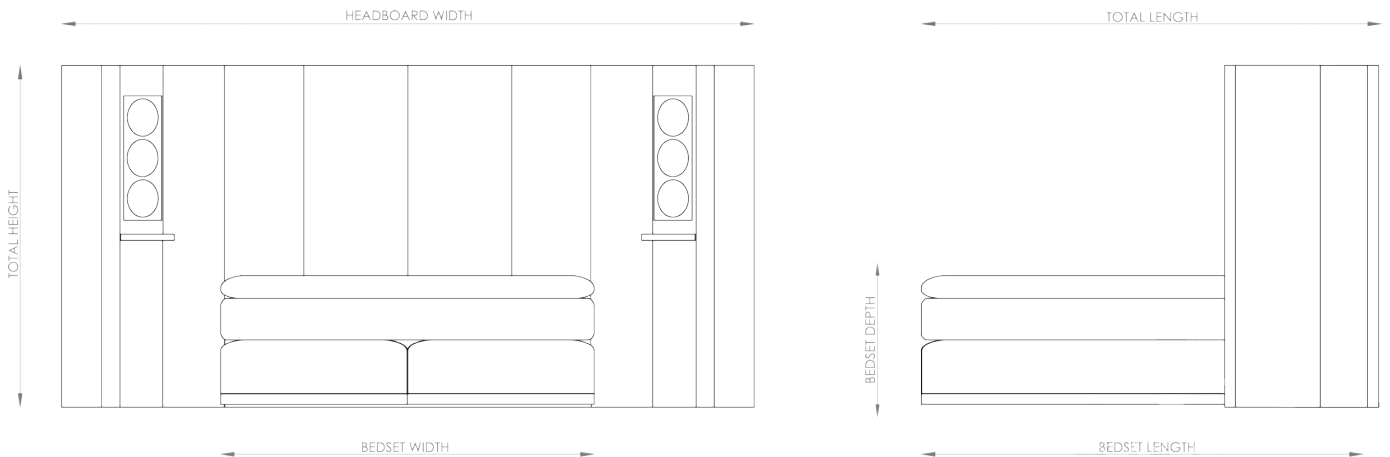

For further information, please view our showrooms page for contact details or alternatively, email info@savoirbeds.co.uk