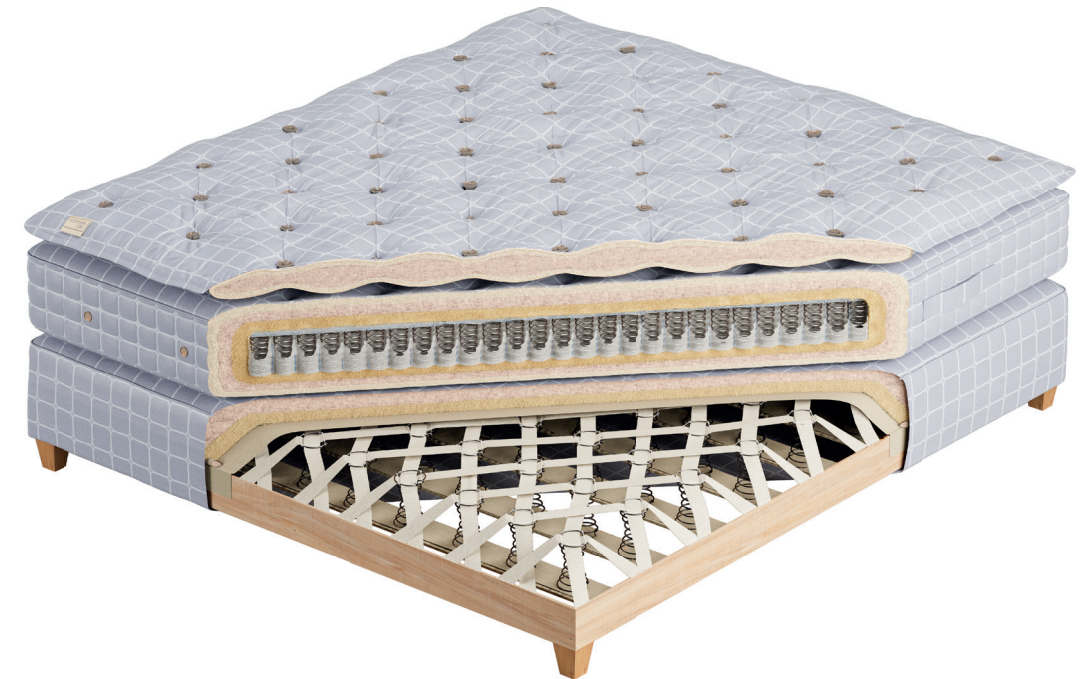

# N°4<sup>V</sup>

## The Reformer

'Uniting time-honoured craft with ingredients harvested from nature, The Reformer is our vegan wonder bed.'

All the ingredients that go into handcrafting the N°4 V box spring, mattress and topper are free from both animal products and synthetics. Drawn from the wild and lovingly refined into sumptuous materials, they'll imbue your bed with comfort.

The CFv topper features a sumptuous core of organic GOTS certified GM free cotton and flax, with an outer layer of super-soft bamboo and viscose.

The tall, nested pocket springs within the N°4 V mattress are wrapped in a layer of natural Tampico fibres. Organic cotton and flax, bamboo and viscose are then layered on top to create a deep mattress.

The large hour-glass springs within the N°4 V box spring are topped with both Tampico fibres and organic cotton and flax to create a supportive foundation for your mattress.

The Vegan Society certified N°4 V is created at Savoir Wales Bedworks and, like all our beds, each one is fashioned on a trestle table by one master craftsman whose hands take it from inception to completion.